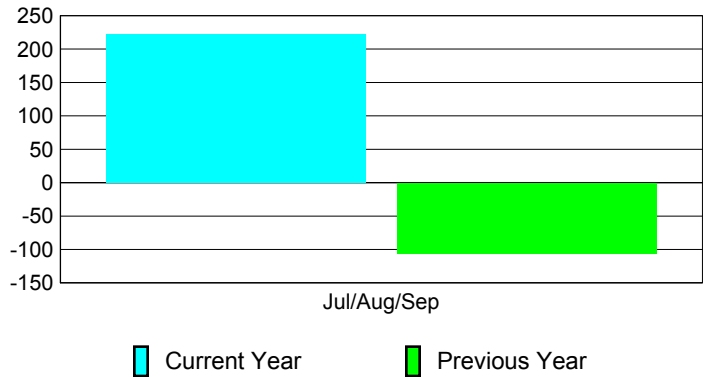

Comparison of Membership Gain/Loss

Current Year Compared to the Previous Year