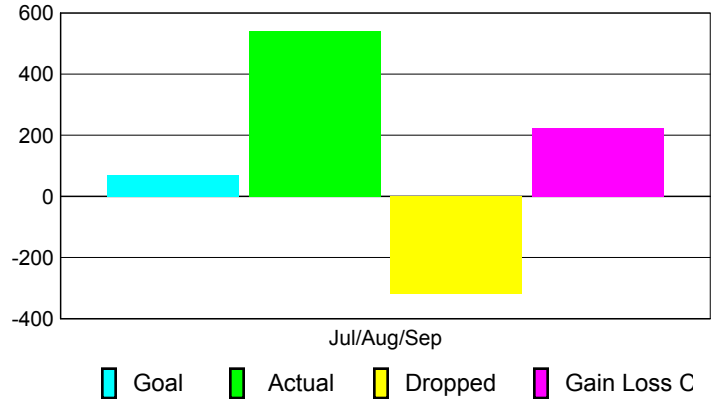

### YTD Status Quo Clubs 2010-2011

Status Quo Clubs Compared to Status Quo Members

## MEMBERSHIP

Membership Results  
2010-2011

Membership  
2009-2010

Month	Net Memb Goal	Actual New Memb	Actual Dropped Memb	Gain/Loss of Memb	Gain/Loss of Memb
Jul/Aug/Sep	70	542	-319	223	-106
<b>Totals</b>	<b>70</b>	<b>542</b>	<b>-319</b>	<b>223</b>	<b>-106</b>

### Membership Results 2010-2011

Goal, New, Dropped, Gain/Loss