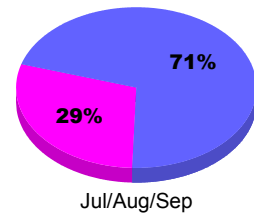

Gender Comparison 2010-2011