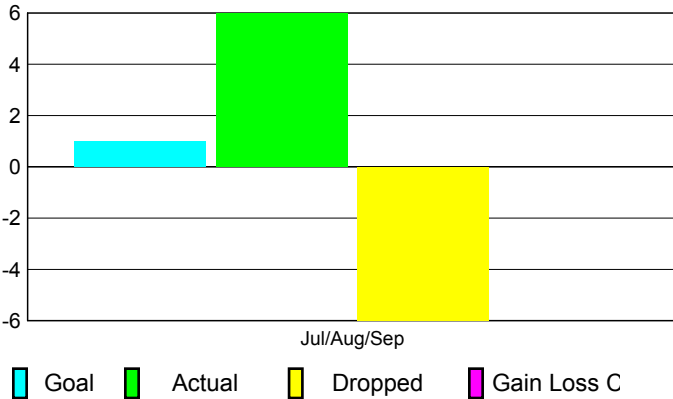

## CLUBS

Club Results  
2010-2011

Clubs  
2009-2010

Month	New Club Goal	Actual New Clubs	Actual Dropped Clubs	Gain/Loss of Clubs	Gain/Loss of Clubs
Jul/Aug/Sep	1	6	-6	0	-5
<b>Totals</b>	<b>1</b>	<b>6</b>	<b>-6</b>	<b>0</b>	<b>-5</b>

### Club Results 2010-2011

Goal, New, Dropped, Gain/Loss

### Comparison of Club Gain/Loss

Current Year Compared to the Previous Year